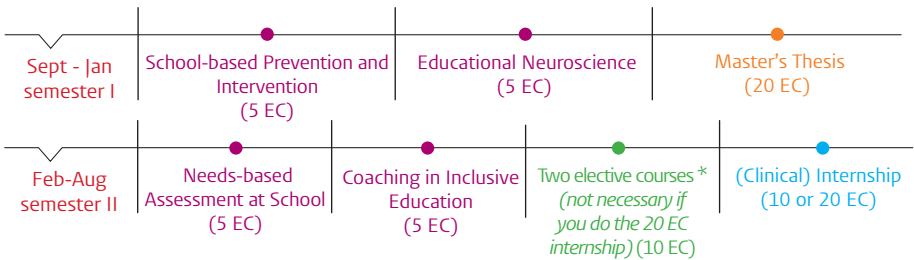

Course information

Psychology (MSc): School Psychology

September intake

February intake

- Core course
- Internship
- Master's Thesis
- Elective course

* Recommended elective course: 'Giftedness and Talent Development: A Transactional Perspective'. See Prospectus for the total list of available electives.