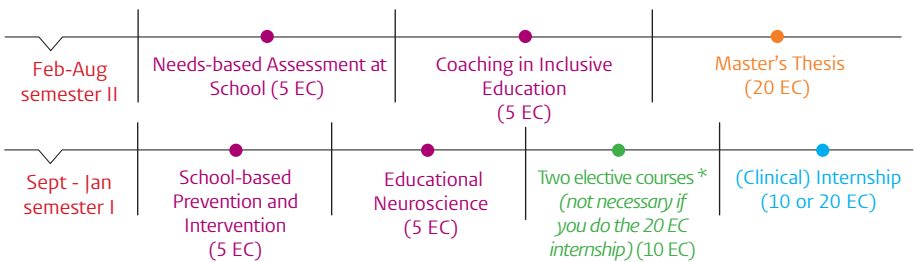

Course information

Psychology (MSc): School Psychology

September intake

February intake

- Core course
- Internship
- Master's Thesis
- Elective course

* Recommended elective course: 'Giftedness and Talent Development: A Transactional Perspective'. See Prospectus for the total list of available electives.