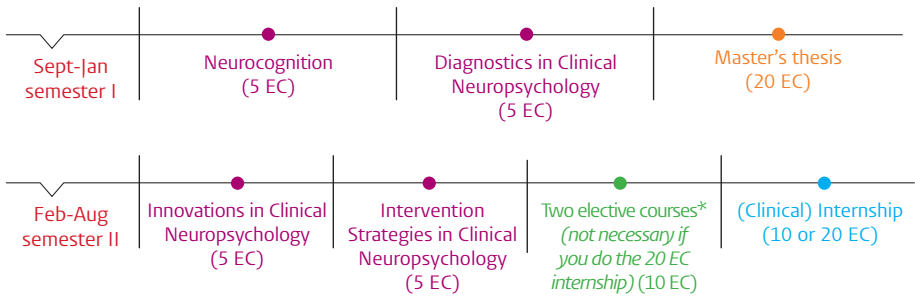

Course information

Psychology (MSc): Clinical Neuropsychology

September intake

February intake

- Core Courses
- Internship
- Master's Thesis
- Elective course

* See Prospectus for the total list of available electives.