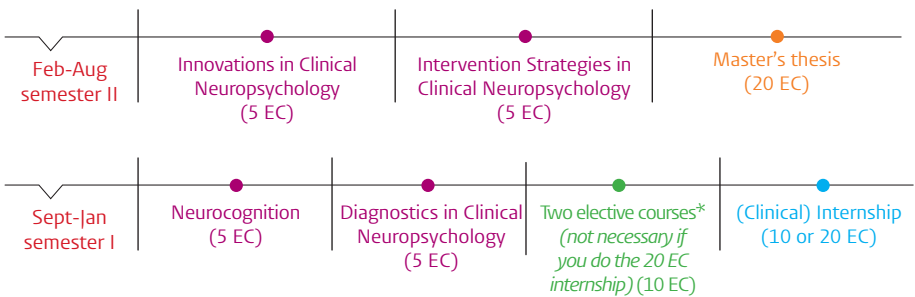

Course information

Psychology (MSc): Clinical Neuropsychology

September intake

February intake

- Core Courses
- Internship
- Master's Thesis
- Elective course

* See Prospectus for the total list of available electives.