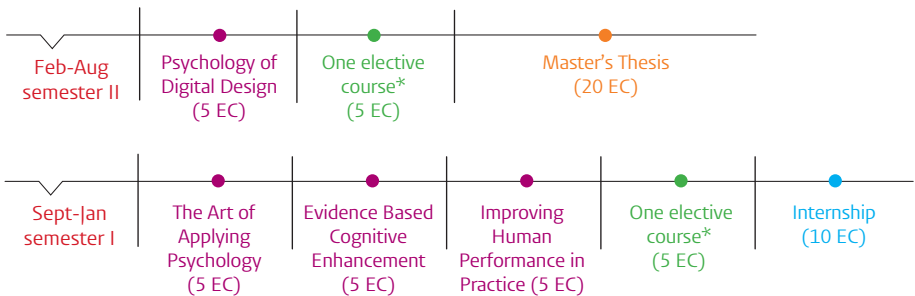

Course information

Psychology (MSc): Applied Cognitive Psychology

September intake

February intake

- Core courses
- Internship
- Master's Thesis
- Elective course

*You can choose from courses on for example e-health, leadership and statistics. See Prospectus for the total list of available electives.