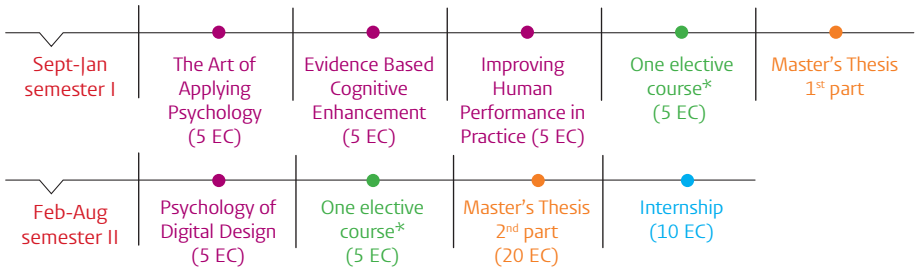

Course information

Psychology (MSc): Applied Cognitive Psychology

September intake

February intake

- Core courses
- Internship
- Master's Thesis
- Elective course

*You can choose from courses on for example e-health, leadership and statistics. See Prospectus for the total list of available electives.