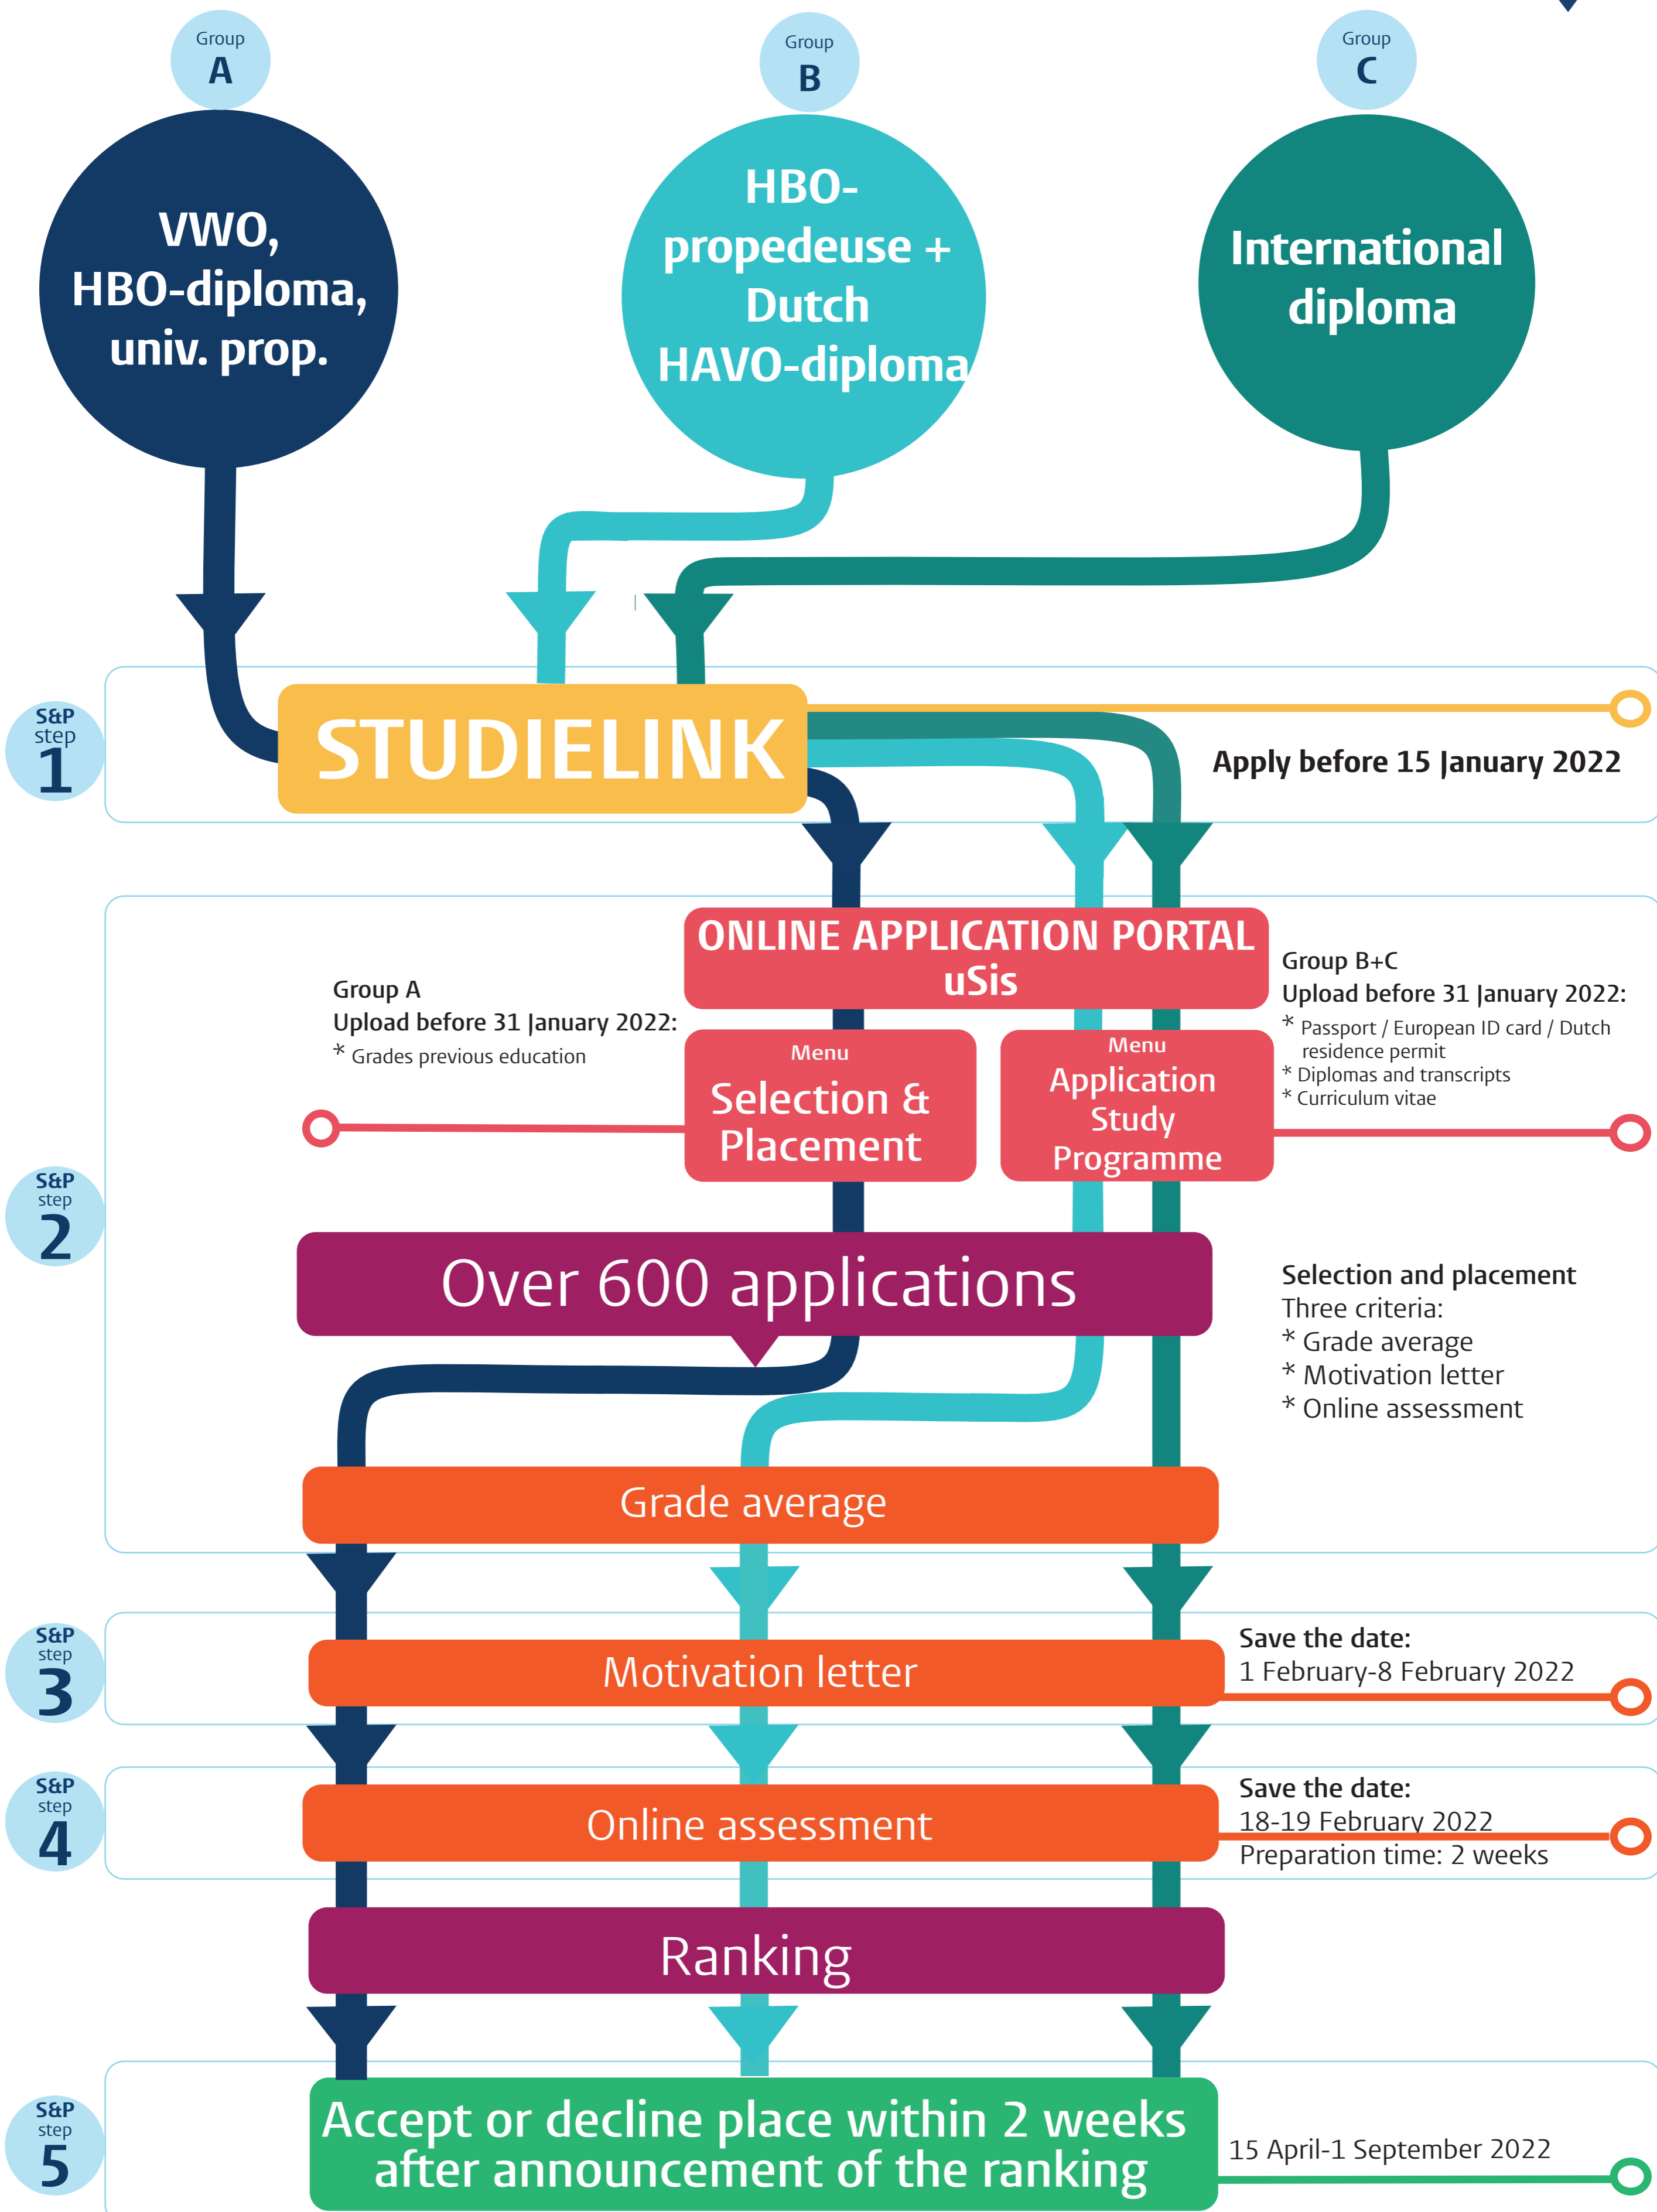

How to apply for a Political Science bachelor programme at Leiden University?

This flowchart has been developed for applicants with the 'most common' educational backgrounds. If you can't find yours, please check the website for more detailed information.