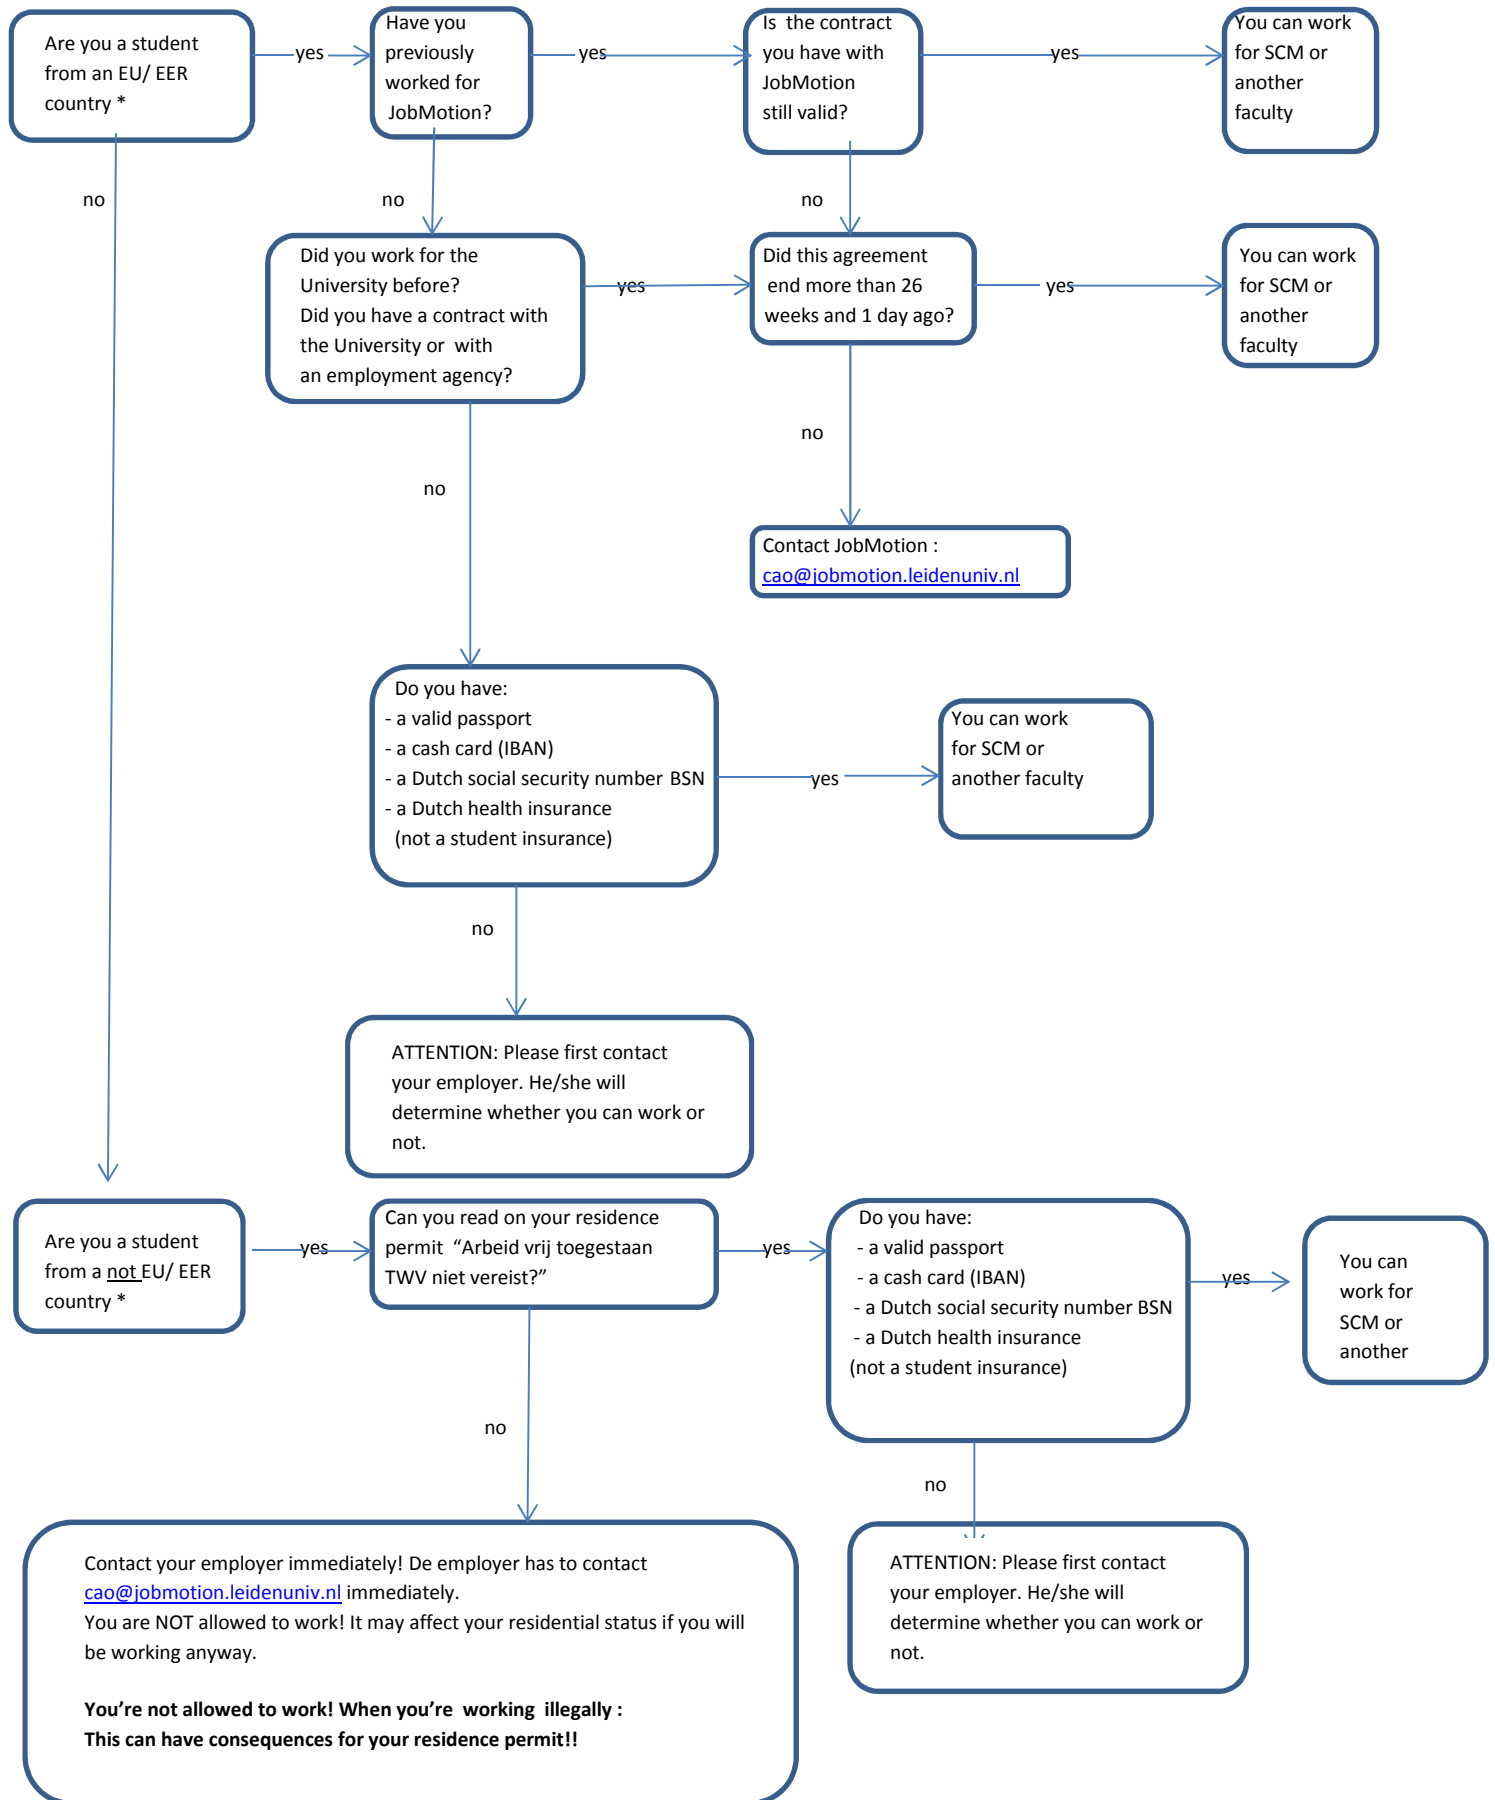

## Flowchart international students

\* **Note: Students from Croatia need a working permit (TWV). They may not work without a valid TWV. When he/she is working illegally then this can have consequences for the residence permit!**  
**Contact JobMotion: [cao@jobmotion.leidenuniv.nl](mailto:cao@jobmotion.leidenuniv.nl).**