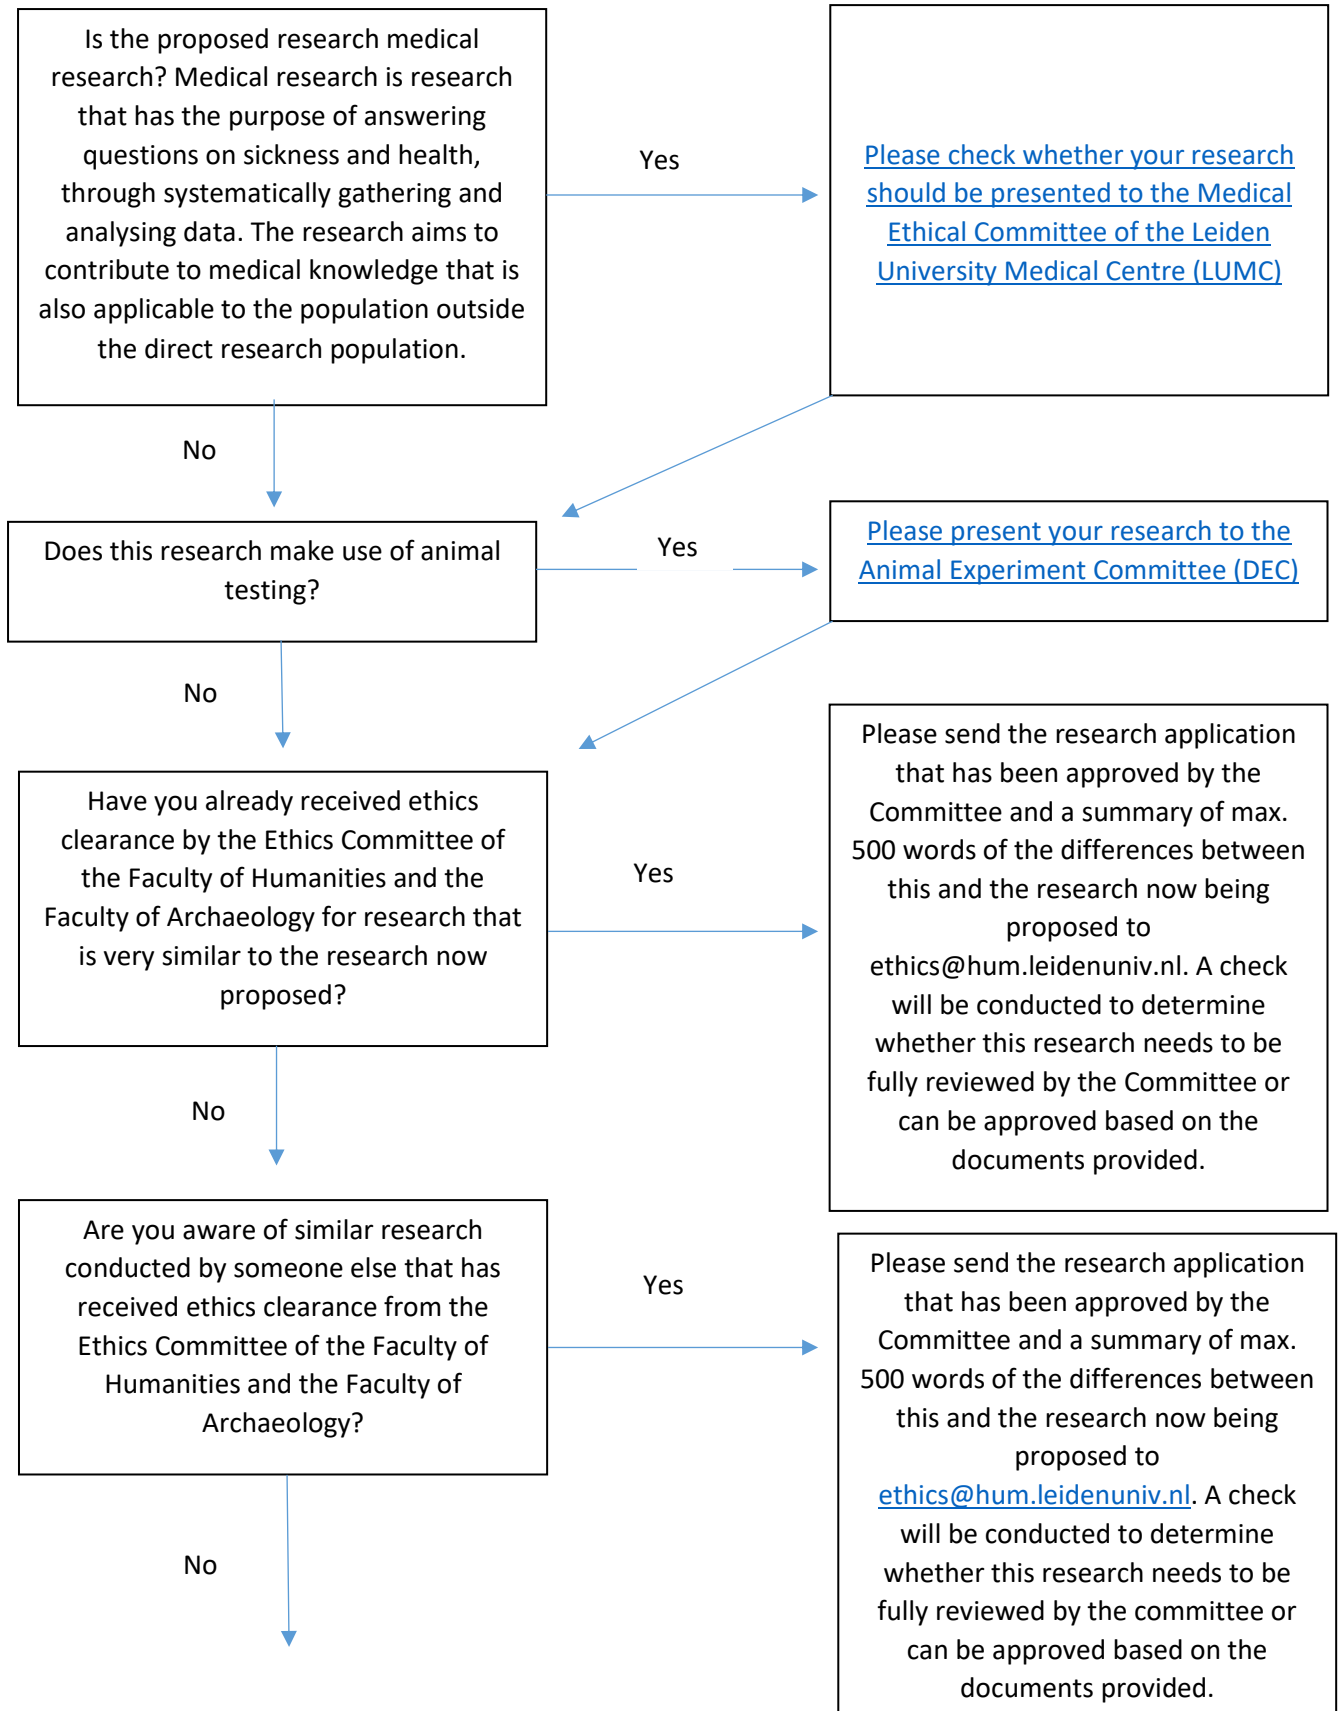

# Checklist Ethics Committee Faculty of Humanities and Archaeology

**If you have any questions or doubts on this checklist, please contact [ethics@hum.leidenuniv.nl](mailto:ethics@hum.leidenuniv.nl).  
If you have any other concerns before or during your research, please feel free to contact us for advice.**