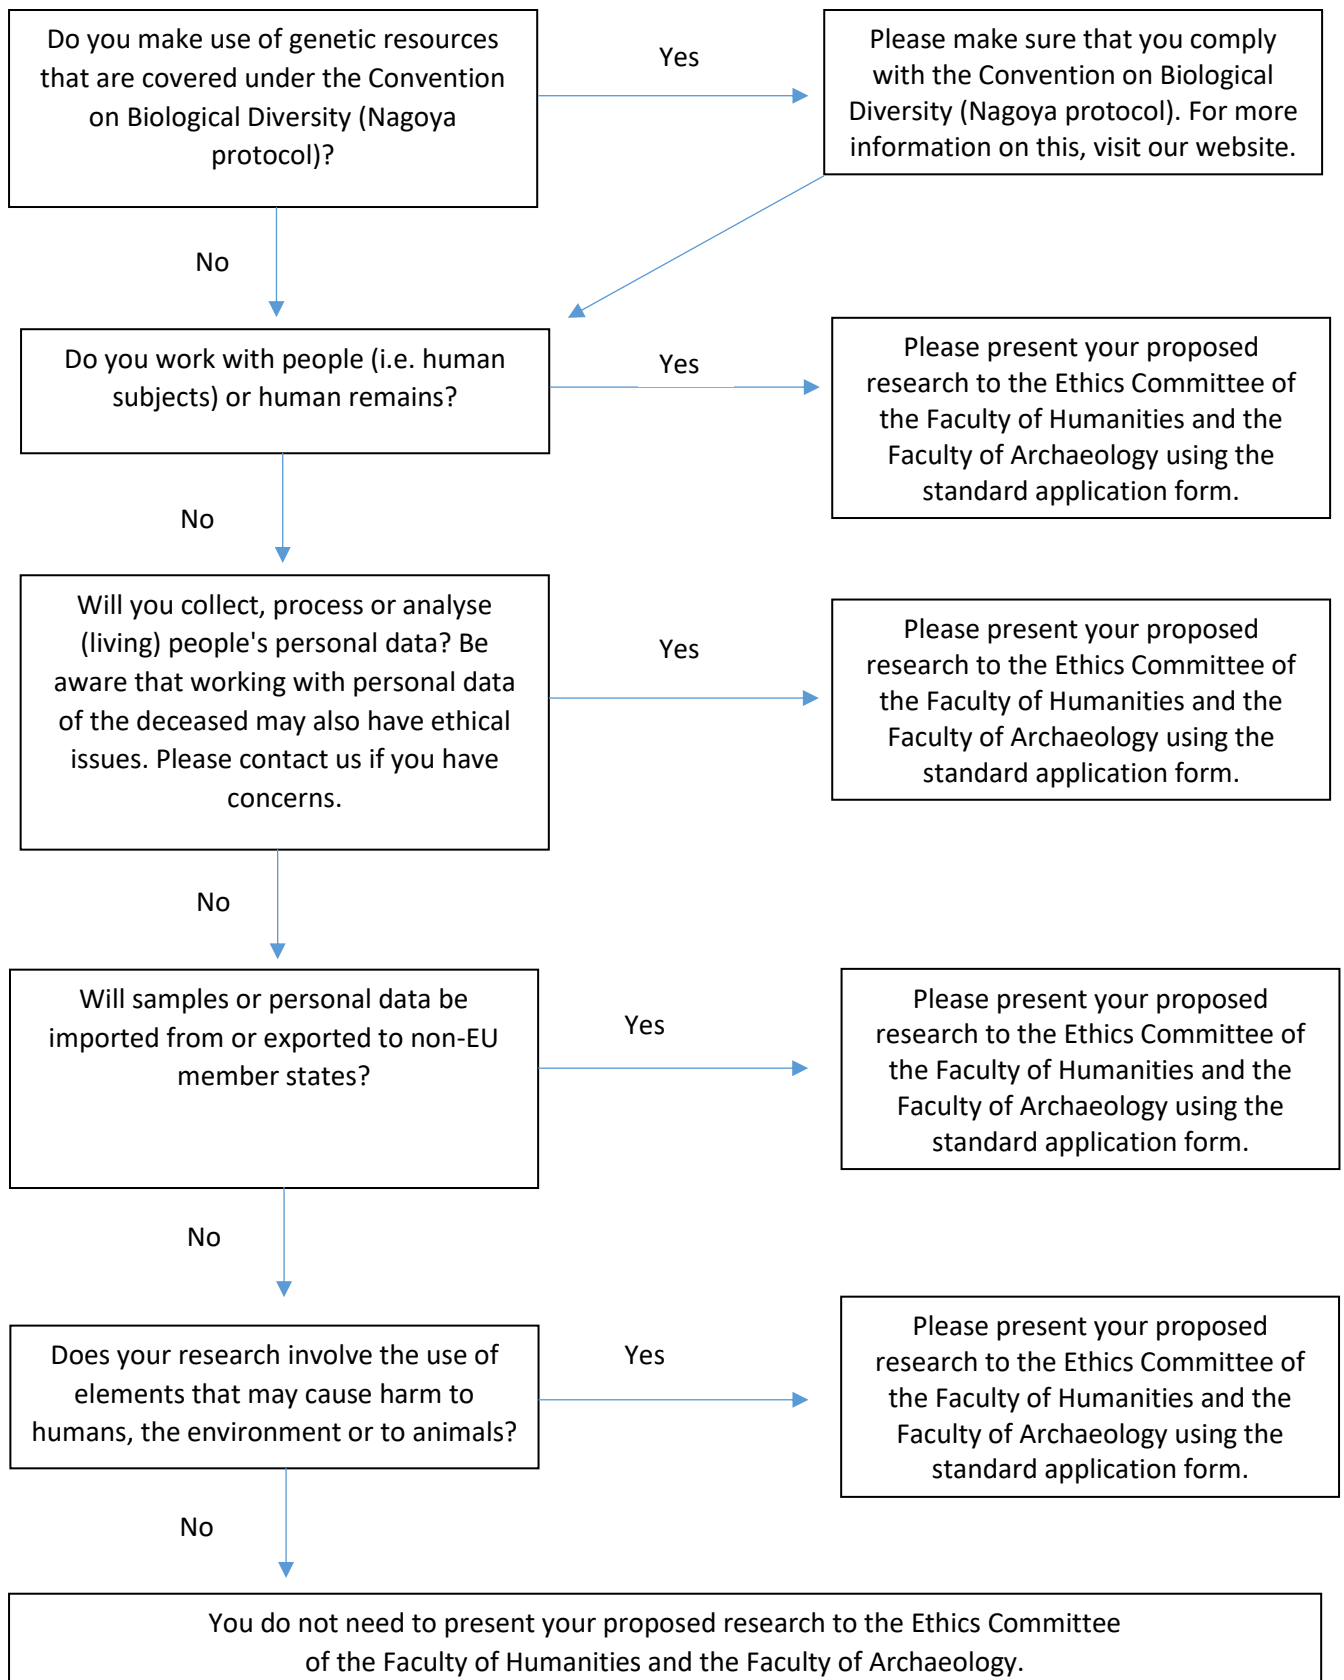

# Checklist Ethics Committee Faculty of Humanities and Archaeology

**If you have any questions or doubts on this checklist, please contact [ethics@hum.leidenuniv.nl](mailto:ethics@hum.leidenuniv.nl).  
If you have any other concerns before or during your research, please feel free to contact us for advice.**